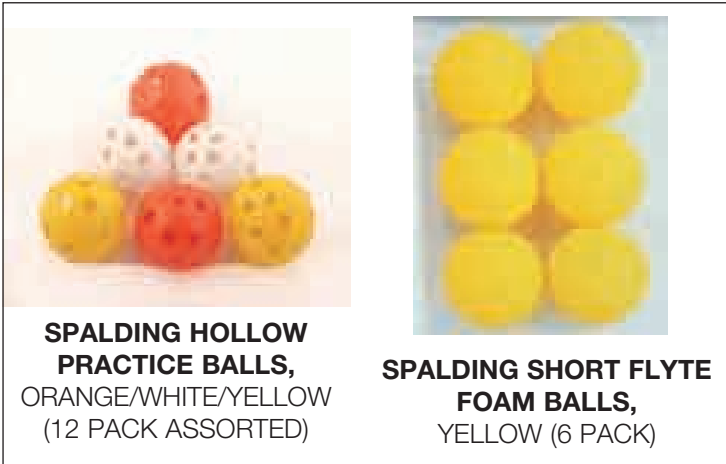

GRADUATED TEES
PINK (BAGS 15)

SPALDING WOODEN TEES
2 3/4" + 3 1/4" (BAGS 100)
2 3/4" (BAGS 30)

LONG PLASTIC TEES
(BAGS 30)

SPALDING WOODEN TEE HOLDER

SPALDING TEE HOLDER

SPALDING BALL MARKERS (12 PCS)

WOODEN PENCILS (6 PACK)

SPALDING EZ BRUSH TEE
62MM (3 PER PACK)

SPALDING HOLLOW PRACTICE BALLS,
WHITE, YELLOW, (6 PACK)

SPALDING HOLLOW PRACTICE BALLS,
ORANGE/WHITE/YELLOW
(12 PACK ASSORTED)

SPALDING SHORT FLYTE FOAM BALLS,
YELLOW (6 PACK)